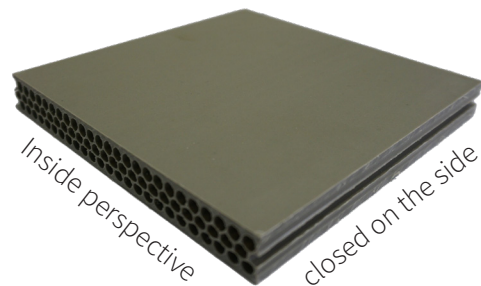

SCHALUNGSPLATTE KUNSTSTOFF

SCHALUNGSPLATTE KUNSTSTOFF 21MM

Item-No.	Length cm	Width cm	Thickness mm	Pcs / Pallet
TSP21/20050	200	50	21	112
TSP21/250125	250	125	21	56

- Easy to nail or screw
- Easy to repair with hot glue

ADVANTAGES:

- Reusable up to 100 times
- High reusability compared to plywood formwork plates
 - High cost saving due to high reusability
- 100% waterproof, can be used in humid environment
- Low weight, can be installed without crane and other tools
 - Can be cut, screwed and nailed without problems
 - No release agent required
- Easy removal and cleaning of the formwork panel due to the very smooth surface
 - Dimensionally stable, does not deform or warp
 - Environmentally friendly, 100% recyclable