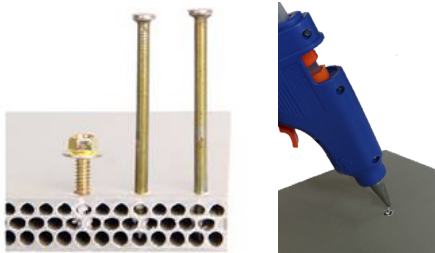

SCHALUNGSPLATTE KUNSTSTOFF

SCHALUNGSPLATTE KUNSTSTOFF 21MM

Item-No.	Length cm	Width cm	Thickness mm	Pcs / Pallet
TSP21/20050	200	50	21	112
TSP21/250125	250	125	21	56

- Easy to nail or screw
- Easy to repair with hot glue

ADVANTAGES:

- Reusable up to 100 times
- High reusability compared to plywood formwork plates
 - High cost saving due to high reusability
- 100% waterproof, can be used in humid environment
- Low weight, can be installed without crane and other tools
 - Can be cut, screwed and nailed without problems
 - No release agent required
- Easy removal and cleaning of the formwork panel due to the very smooth surface
 - Dimensionally stable, does not deform or warp
 - Environmentally friendly, 100% recyclable

Due to the thermal expansion of the gases inside during production, it may happen that some holes are not sealed. This does not affect the usability or the penetration of concrete.

Nevoga GmbH

Znaimer Str. 4
 DE 83395 Freilassing
 +49 8654 4731-0
 info@nevoga.com
 www.nevoga.com